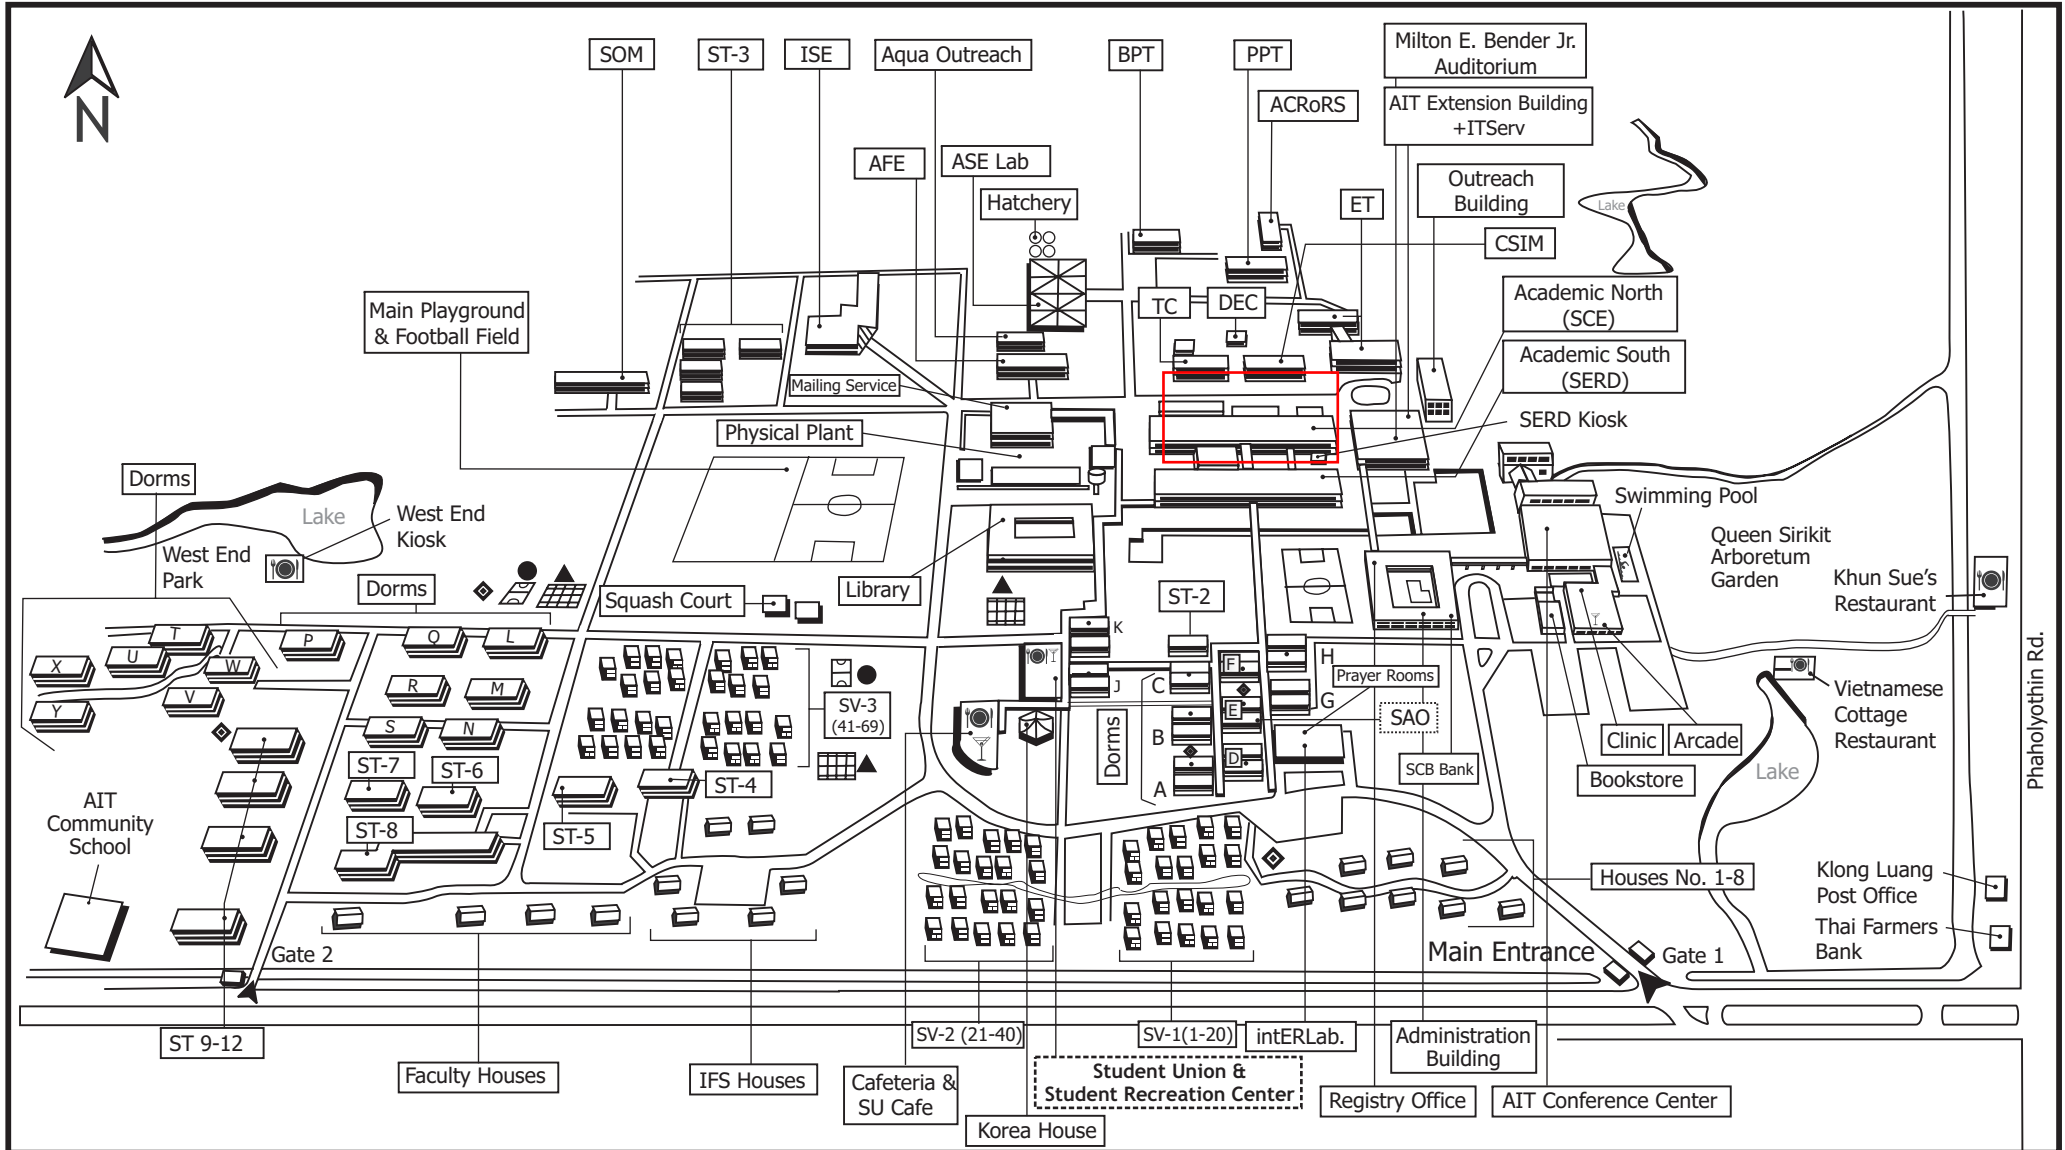

# AIT CAMPUS MAP

© SU Media, 2005

**LEGEND:**

- ASE = Agriculture Systems Engineering
- AFE = Agriculture & Food Engineering
- ACRoRS = Asian Center for Research on Remote Sensing
- BPT = Bioprocess Technology
- CSIM = Computer Science and Information Management
- DEC = Distributed Education Center
- ET = Energy Technology

- IFS = International Faculty and Staff
- ISE = Industrial Systems Engineering and Management
- PPT = Pulp and Paper Technology
- SAO = Student Accommodation Office
- SERD = School of Environment, Resources and Development
- SCE = School of Civil Engineering
- SOM = School of Management

- ST = Staff House
- SV = Student Village
- TC = Telecommunication
- ▲ = Tennis Court
- = Basketball Court
- ◆ = Badminton Court
- ⊙ = Restaurant